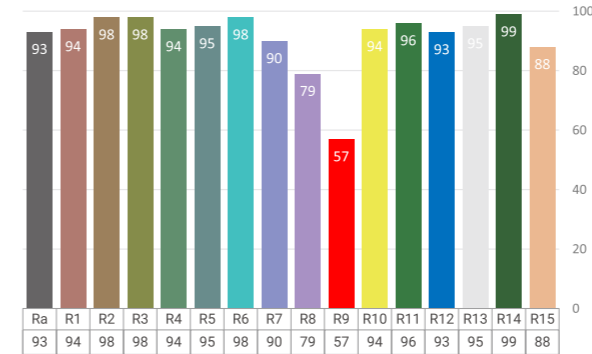

Key features:

- 50W WW + 50W CW constant output LED
- 2700K - 6000K adjustable
- High CRI over 92
- Die-casting aluminum housing
- HD optics, 25° - 40° zoom lens
- Smooth dimming, flicker free
- DMX built in, no external box
- DMX control of dimmer, RDM support
- Built in gobo holder
- Available in black or white color
- Track version optional

Application:

- Museum
- Theatre, church
- Shopping mall
- Art gallery
- Restaurant

Photometric 25° - 40°

WW(lx)	8240	1360	814	469	297
CW(lx)	8150	1290	802	457	288
Full on (lx)	9700	1590	964	548	344

Distance(m)	1	2	3	4	5
Spot Diam(m)	0.44	0.89	1.33	1.77	2.22

WW(lx)	4580	730	449	274	161
CW(lx)	3110	629	441	269	159
Full on (lx)	3870	1210	526	322	192

Distance(m)	1	2	3	4	5
Spot Diam(m)	0.73	1.47	2.20	2.93	3.67

Color rendition

Technical Data

Power supply:	AC100 - 240V, 50/60Hz
Light source:	50W WW + 50W CW LED
Color temperature:	2700K - 6000K adjustable
Zoom range:	25° - 40° manual zoom
Color Rendition:	Avg. CRI 92
Power connection:	Dedicated power in
Signal connection:	3-pin XLR in & out
Control channels:	1/2/3/5