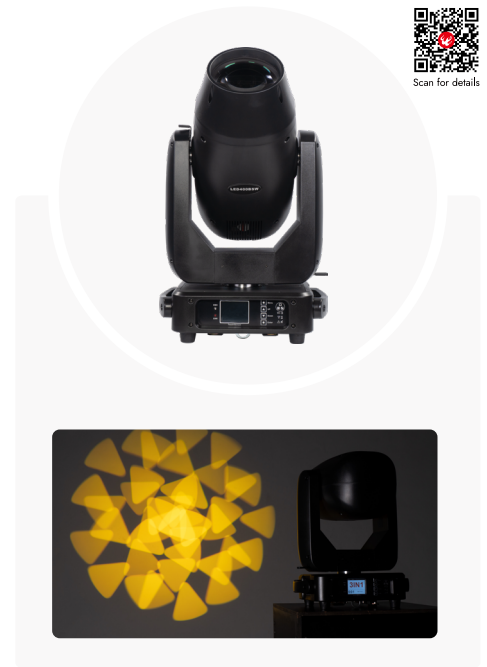

Hero 400 BSW

- 400W LED moving head Beam Spot Wash
- 4° - 35° motor zoom (spot mode)
- 1 color wheel with 8 colors
- 1 static gobo wheel with 12 gobos
- 1 rotating gobo wheel with 7 gobos
- 1 animation wheel
- CMY + CTO...