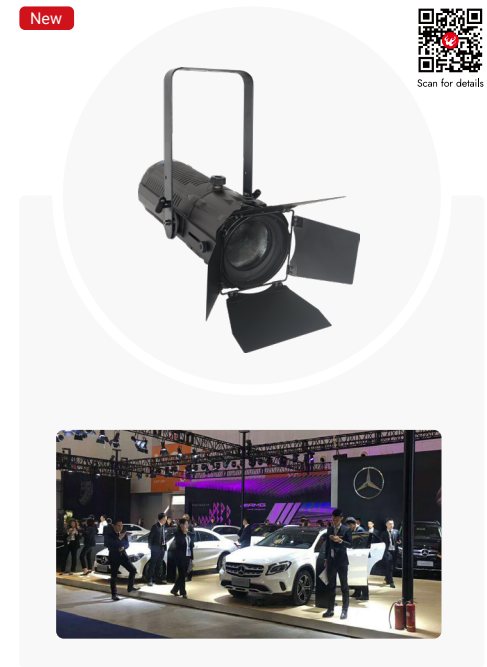

New

RDM DMX SP8

- 8 optically isolated XLR(Neutrik) plugs for DMX output
- 2 Neutrik XLR (3-pin) for DMX input
- Variable data routing capabilities for all DMX outputs
- Serial connection possible
- LED indication for functions
- DMX Splitter / DMX booster operation possible
- DMX / RDM protocol...

ArtNet DMX AD8

- RJ45 Ethernet (LAN) interface, 10/100M/1000M self-adaptive, support TCP/IP protocol
- Network interface supports port auto-inversion (Auto MDI/MDIX)
- Support DMX-512 and ArtNet protocol, rdm protocol
- Support ArtNet to DMX signal bi-directional conversion
- DMX input / output can be enabled / disabled
- Each DMX output port can be set to single, zero, HTP, LTPRDM five modes...

UHD 200

- 200W dual white LED profile
- 2800K - 6500K CCT
- 30° or 60° fixed lens
- UHD optics, no lens distortion
- Gobo holder available
- Dimmer curves, frequency
- 300W version optional

Apex 400

- 400W par light for car show
- 7500K color temperature
- High brightness
- Manual zoom
- Long distance throw
- Barndoor to shape light
- Compact size
- Easy to carry and install