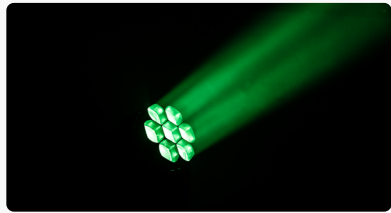

Mainforce 740

- 7 x 40W RGBW LED moving head beam wash
- 5° - 50° motorized zoom
- Accurate positioning, auto correction
- Compact body, light weight
- PowerCon in & out connection
- Available in pixel and non pixel control

Mainforce 1240

- 12 x 40W RGBW LED moving head beam wash
- Color macros function
- LED rainbow effect
- Strong beam effect, flat and nice wash effect
- Individual control of each LED
- 8° - 50° motorized zoom
- Super fast head moving

Topaz 2000

- 100W LED source
- RGBW color mixing
- Motorized zoom
- super compact size
- Even color mixing

Froggy 20

- 10W RGBW 4in1 LED
- Beam angle: 5°
- Pan: 540°
- Tilt: 270°
- 3450 LUX@5 meters distance
- Super compact size