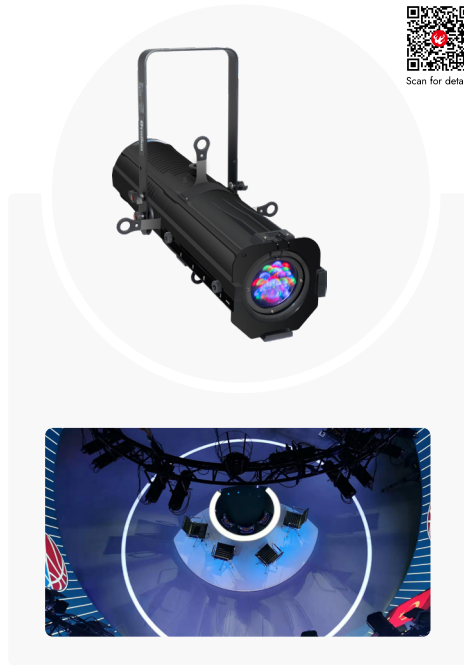

LED technology

92

CRI

Flicker Free

DMX

DMX control