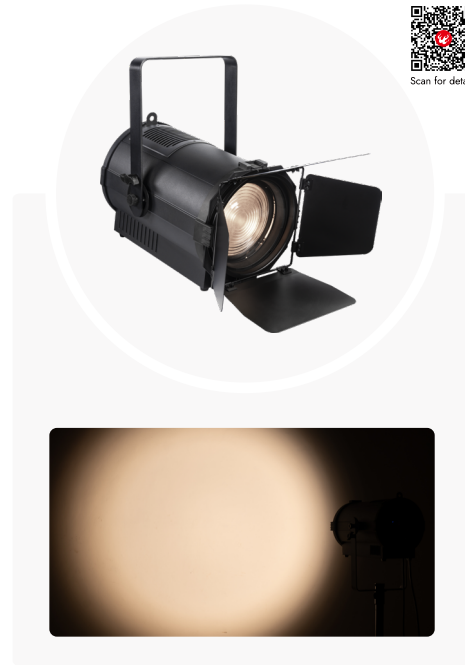

## Pioneer 200C Zoom

- 200W LED fresnel RGBW
- RGBW color mixing
- Soft and even wash effect
- 15° - 60° motorized zoom
- Smooth dimming, flicker free
- DMX, RDM control
- Barndoor included

## Pioneer 200T Pro

- 200W LED fresnel tunable white
- Smaller but brighter than Pioneer 200
- 2700K - 6500K CCT
- Average CRI 97, TLCI 98
- Soft and even wash effect
- 10 - 55° motorized zoom