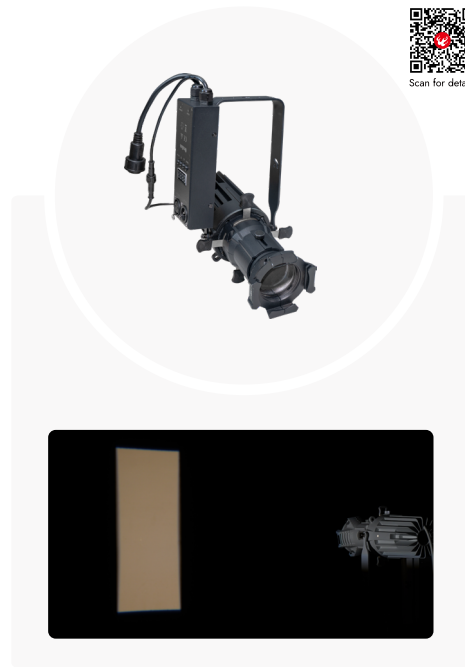

## Honor 100C Fresnel

- 100W RGBL LED fresnel zoom
- 18°-65° zoom lens
- Powercon TR1 in
- Manual zoom
- Knob control
- only 2.5 kg, easy to install

## Panto Leko 60

- 60W LED profile zoom IP65
- 2700K - 6000K dual white
- Zoom 15 - 30°, 25 - 50° opt.
- DMX, RDM control
- High CRI ≥ 92
- IP 65 rated, outdoor available
- E-sized gobo holder

92  
CRI