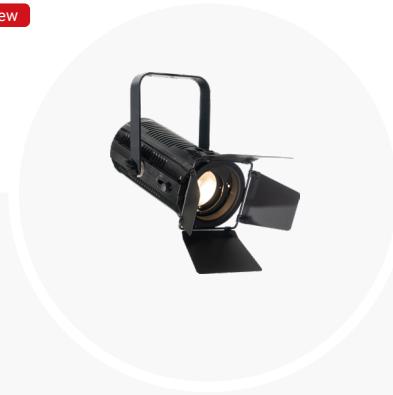

## Honor 100C Zoom

- 100W RGBL LED profile spot
- 4 shuttuers for framing
- 15°-30°/25°-50° manual zoom
- High CRI of 96
- Knob control
- Super compact size

New

## Honor 100C Fresnel

- 100W RGBL LED fresnel zoom
- 18°-65° zoom lens
- Powercon TR1 in
- Manual zoom
- Knob control
- only 2.5 kg, easy to install