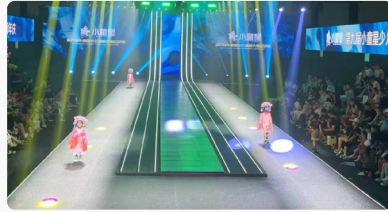

Scan for details