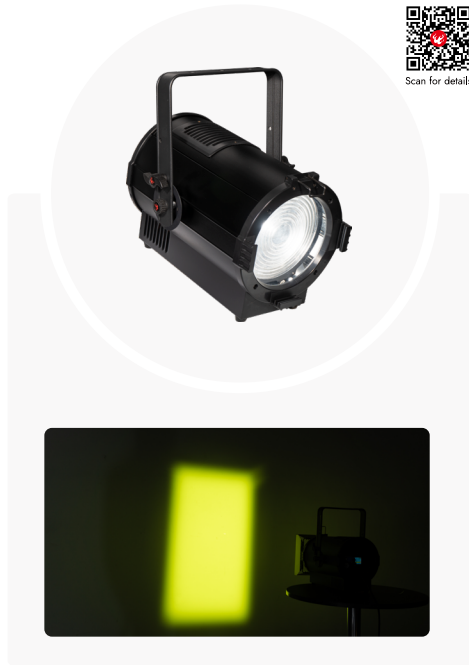

## Pioneer 200C Zoom

- 200W LED fresnel RGBW
- RGBW color mixing
- Soft and even wash effect
- 15° - 60° motorized zoom
- Smooth dimming, flicker free
- DMX, RDM control
- Barndoor included

## Pioneer 200T Pro

- 200W LED fresnel tunable white
- Smaller but brighter than Pioneer 200
- 2700K - 6500K CCT
- Average CRI 97, TLCI 98
- Soft and even wash effect
- 10 - 55° motorized zoom