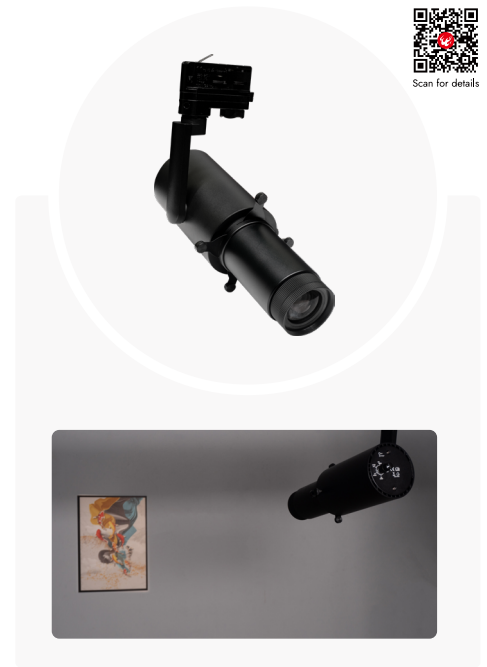

## IG 1060

- 40W tunable white LED
- Pan: 270°
- Tilt: 270°
- Moto zoom 10° - 60°

Scan for details

Scan for details

Scan for details

Scan for details