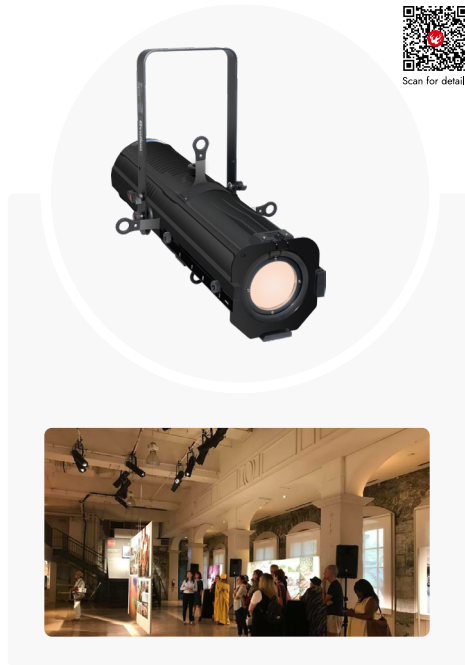

LED technology

92

CRI

Flicker Free

DMX

DMX control