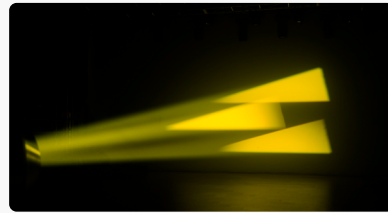

Scan for details