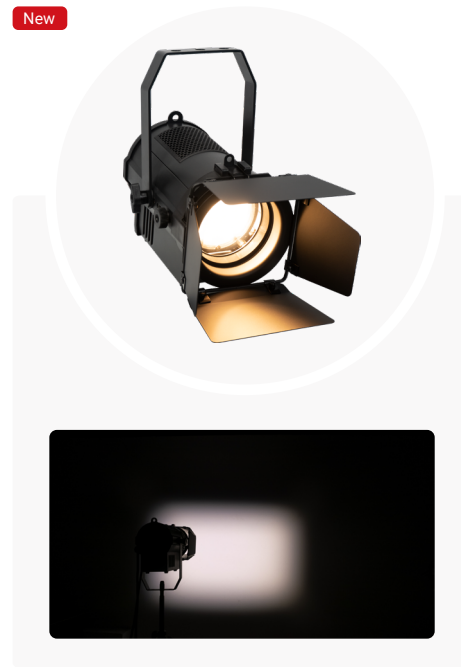

Mini Fresnel 40C

- 40W LED fresnel zoom
- RGBW color mixing
- 40Watt for each color
- 25° - 80° manual zoom
- Super compact, easy for set up
- Rotary, key, DMX control
- 4-leaf rotatable barndoor

New

Event 120T

- 100W fresnel tunable white
- 2700K - 6500K CCT
- CRI 96, R9≥90
- 25° - 80° manual zoom
- Super compact, easy for set up
- Rotary, key, DMX control
- 4-leaf rotatable barndoor