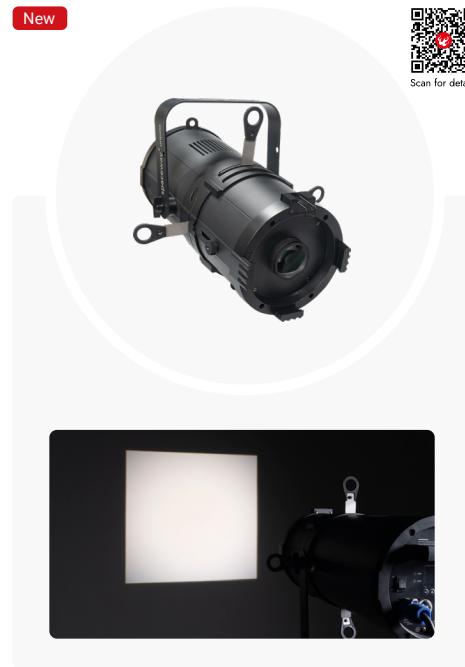

New

New

RDM DMX SP8

- 8 optically isolated XLR(Neutrik) plugs for DMX output
- 2 Neutrik XLR (3-pin) for DMX input
- Variable data routing capabilities for all DMX outputs
- Serial connection possible
- LED indication for functions
- DMX Splitter / DMX booster operation possible
- DMX / RDM protocol...

ArtNet DMX AD8

- RJ45 Ethernet (LAN) interface, 10/100M/1000M self-adaptive, support TCP/IP protocol
- Network interface supports port auto-inversion (Auto MDI/MDIX)
- Support DMX-512 and ArtNet protocol, rdm protocol
- Support ArtNet to DMX signal bi-directional conversion
- DMX input / output can be enabled / disabled
- Each DMX output port can be set to single, zero, HTP, LTPRDM five modes...

UHD 200

- 200W dual white LED profile
- 2800K - 6500K CCT
- 30° or 60° fixed lens
- UHD optics, no lens distortion
- Gobo holder available
- Dimmer curves, frequency
- 300W version optional

Apex 400

- 400W par light for car show
- 7500K color temperature
- High brightness
- Manual zoom
- Long distance throw
- Barndoor to shape light
- Compact size
- Easy to carry and install