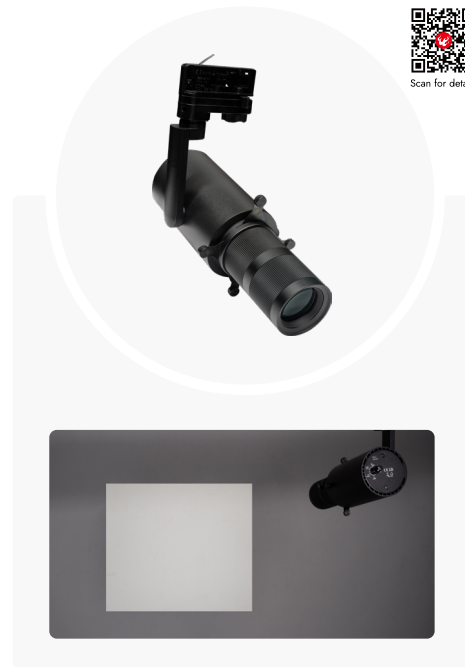

## IG 1060

- 40W tunable white LED
- Pan: 270°
- Tilt: 270°
- Moto zoom 10° - 60°

Scan for details

Scan for details

Scan for details

Scan for details