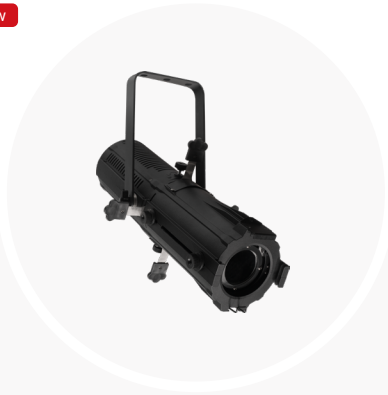

## Honor 100C Zoom

- 100W RGBL LED profile spot
- 4 shuttuers for framing
- 15°-30°/25°-50° manual zoom
- High CRI of 96
- Knob control
- Super compact size

New