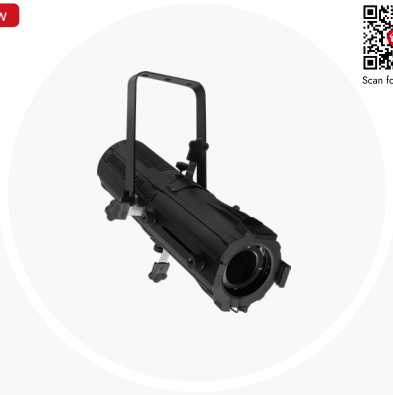

## CTC 100 Profile

- 100W dual white profile spot
- 4 shuttuers for framing
- 2700K - 6500K CCT
- High CRI of 96
- Manual zoom
- Knob control
- Super compact size

New