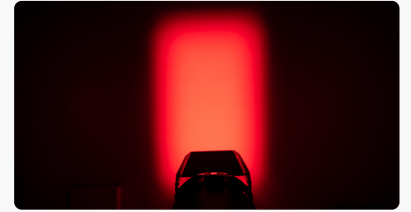

Pioneer 100C Zoom

- 100W LED fresnel RGBW
- RGBW color mixing
- Soft and even wash effect
- 25° - 65° motorized zoom
- Smooth dimming, flicker free
- DMX, RDM control
- Barndoor included