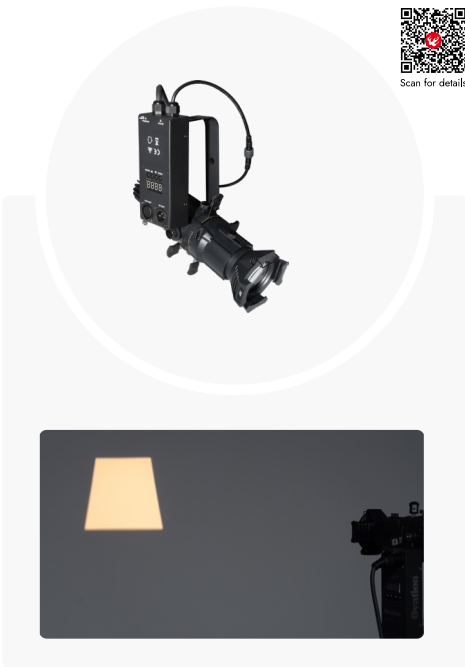

## Honor 100C Fresnel

- 100W RGBL LED fresnel zoom
- 18°-65° zoom lens
- Powercon TR1 in
- Manual zoom
- Knob control
- only 2.5 kg, easy to install

## Reborn 1000C

- S4 LED retrofit RGBV
- 1000W LED source
- RGBV color mixing(V=WW)
- Each color 250W output
- 100 - 240V support
- XLR signal connection
- Easy to setup and install

DMX  
DMX control

## Panto Leko 60

- 60W LED profile zoom IP65
- 2700K - 6000K dual white
- Zoom 15 - 30°, 25 - 50° opt.
- DMX, RDM control
- High CRI ≥ 92
- IP 65 rated, outdoor available
- E-sized gobo holder

92  
CRI